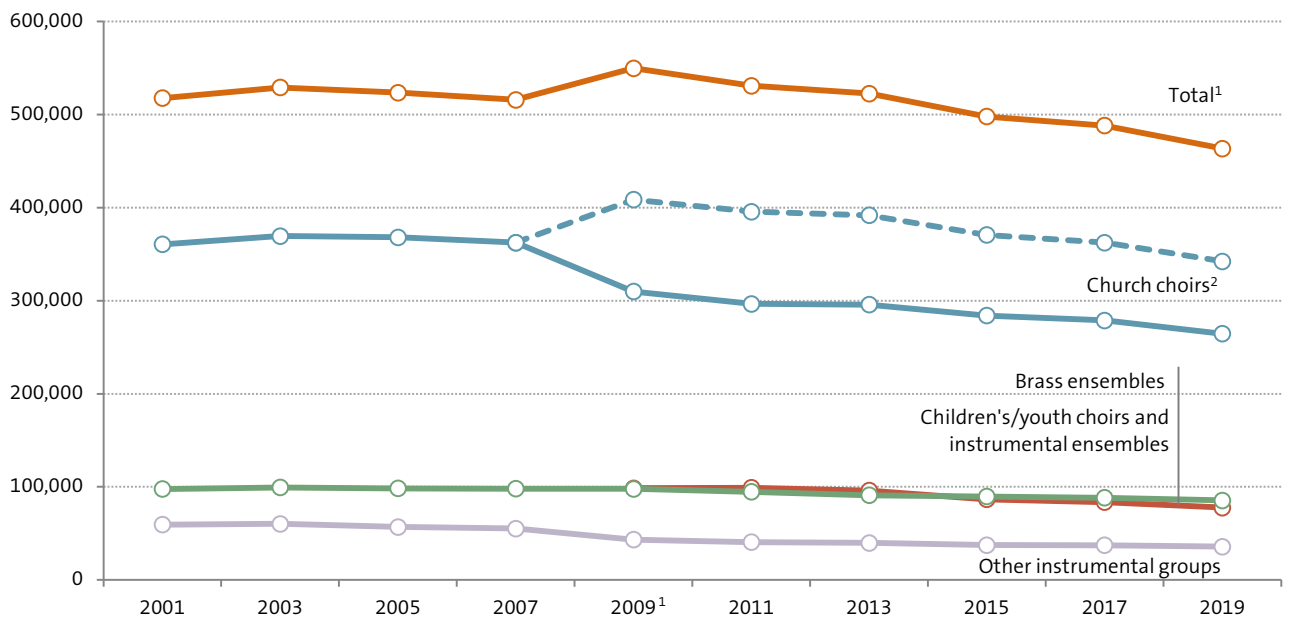

» Choirs and instrumental ensembles in the Evangelical Church

Choirs and instrumental ensembles (2019)

Number of members by type of ensemble over time

**» Choirs and instrumental ensembles in the Evangelical Church**
**Comparison of total church membership and total ensemble membership in the Evangelical Church**

		Church choirs	Children's/youth choirs and instrumental ensembles	Brass ensembles	Other instrumental groups	Total <sup>1</sup>	Church membership (in thousands)
2001	Ensembles	17,394	-	6,575	7,801	31,770	26,454
	Members	360,495	-	97,779	59,368	517,642	
	Members per ensemble	21	-	15	8	16	
2003	Ensembles	18,765	-	7,550	8,482	34,797	25,836
	Members	369,387	-	99,322	60,281	528,990	
	Members per ensemble	20	-	13	7	15	
2005	Ensembles	18,133	-	6,496	7,337	31,966	25,386
	Members	368,070	-	98,441	56,979	523,490	
	Members per ensemble	20	-	15	8	16	
2007	Ensembles	17,676	-	6,347	7,050	31,073	24,832
	Members	362,441	-	98,086	55,211	515,738	
	Members per ensemble	21	-	15	8	17	
2009 <sup>1</sup>	Ensembles	13,671	7,967	6,258	5,468	33,364	24,195
	Members	309,912	98,556	97,895	43,270	549,633	
	Members per ensemble	23	12	16	8	16	
2011	Ensembles	13,080	8,468	6,186	5,123	32,857	23,620
	Members	296,527	99,072	94,607	40,687	530,893	
	Members per ensemble	23	12	15	8	16	
2013	Ensembles	12,792	8,048	5,966	5,021	31,827	23,040
	Members	295,810	95,957	90,913	39,873	522,553	
	Members per ensemble	23	12	15	8	16	