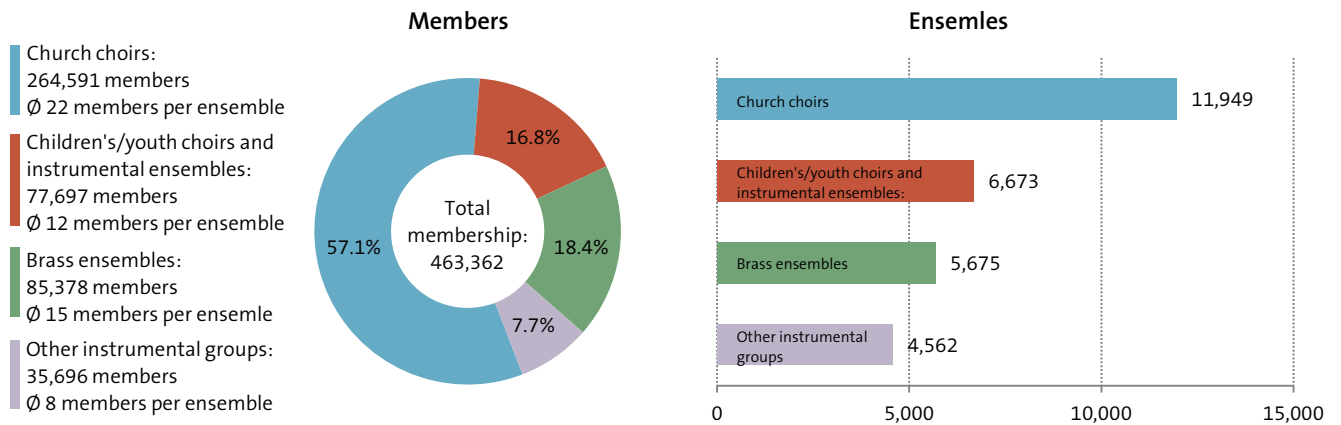

» Choirs and instrumental ensembles in the Evangelical Church

Choirs and instrumental ensembles (2019)

Number of members by type of ensemble over time

**» Choirs and instrumental ensembles in the Evangelical Church**
**Comparison of total church membership and total ensemble membership in the Evangelical Church**

		Church choirs	Children's/youth choirs and instrumental ensembles	Brass ensembles	Other instrumental groups	Total <sup>1</sup>	Church membership (in thousands)
2001	Ensembles	17,394	-	6,575	7,801	31,770	26,454
	Members	360,495	-	97,779	59,368	517,642	
	Members per ensemble	21	-	15	8	16	
2003	Ensembles	18,765	-	7,550	8,482	34,797	25,836
	Members	369,387	-	99,322	60,281	528,990	
	Members per ensemble	20	-	13	7	15	
2005	Ensembles	18,133	-	6,496	7,337	31,966	25,386
	Members	368,070	-	98,441	56,979	523,490	
	Members per ensemble	20	-	15	8	16	
2007	Ensembles	17,676	-	6,347	7,050	31,073	24,832
	Members	362,441	-	98,086	55,211	515,738	
	Members per ensemble	21	-	15	8	17	
2009 <sup>1</sup>	Ensembles	13,671	7,967	6,258	5,468	33,364	24,195
	Members	309,912	98,556	97,895	43,270	549,633	
	Members per ensemble	23	12	16	8	16	
2011	Ensembles	13,080	8,468	6,186	5,123	32,857	23,620
	Members	296,527	99,072	94,607	40,687	530,893	
	Members per ensemble	23	12	15	8	16	
2013	Ensembles	12,792	8,048	5,966	5,021	31,827	23,040
	Members	295,810	95,957	90,913	39,873	522,553	
	Members per ensemble	23	12	15	8	16	