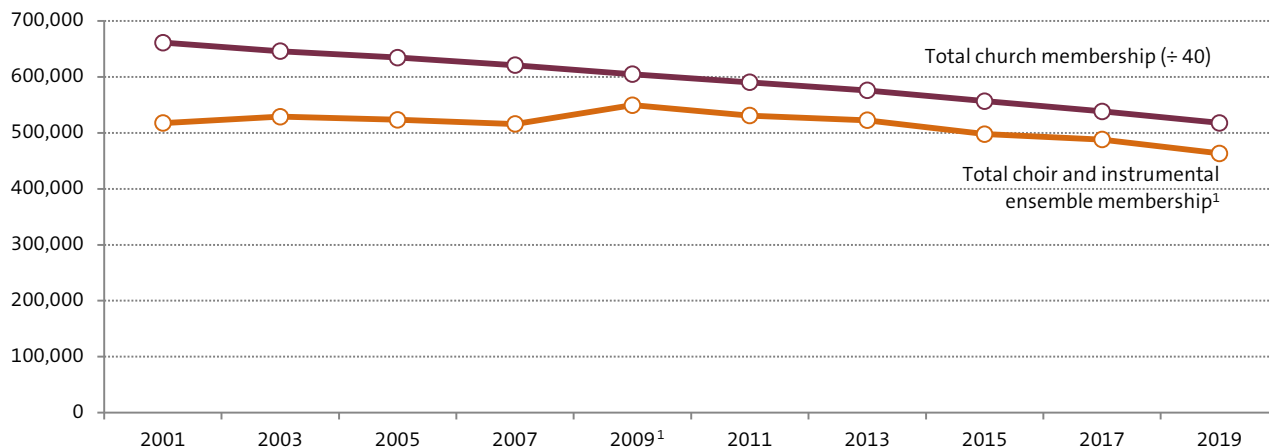

» Choirs and instrumental ensembles in the Evangelical Church

Choirs and instrumental ensembles (2019)

Number of members by type of ensemble over time

**» Choirs and instrumental ensembles in the Evangelical Church**
**Comparison of total church membership and total ensemble membership in the Evangelical Church**

		Church choirs	Children's/youth choirs and instrumental ensembles	Brass ensembles	Other instrumental groups	Total <sup>1</sup>	Church membership (in thousands)
2001	Ensembles	17,394	-	6,575	7,801	31,770	26,454
	Members	360,495	-	97,779	59,368	517,642	
	Members per ensemble	21	-	15	8	16	
2003	Ensembles	18,765	-	7,550	8,482	34,797	25,836
	Members	369,387	-	99,322	60,281	528,990	
	Members per ensemble	20	-	13	7	15	
2005	Ensembles	18,133	-	6,496	7,337	31,966	25,386
	Members	368,070	-	98,441	56,979	523,490	
	Members per ensemble	20	-	15	8	16	
2007	Ensembles	17,676	-	6,347	7,050	31,073	24,832
	Members	362,441	-	98,086	55,211	515,738	
	Members per ensemble	21	-	15	8	17	
2009 <sup>1</sup>	Ensembles	13,671	7,967	6,258	5,468	33,364	24,195
	Members	309,912	98,556	97,895	43,270	549,633	
	Members per ensemble	23	12	16	8	16	
2011	Ensembles	13,080	8,468	6,186	5,123	32,857	23,620
	Members	296,527	99,072	94,607	40,687	530,893	
	Members per ensemble	23	12	15	8	16	
2013	Ensembles	12,792	8,048	5,966	5,021	31,827	23,040
	Members	295,810	95,957	90,913	39,873	522,553	
	Members per ensemble	23	12	15	8	16	